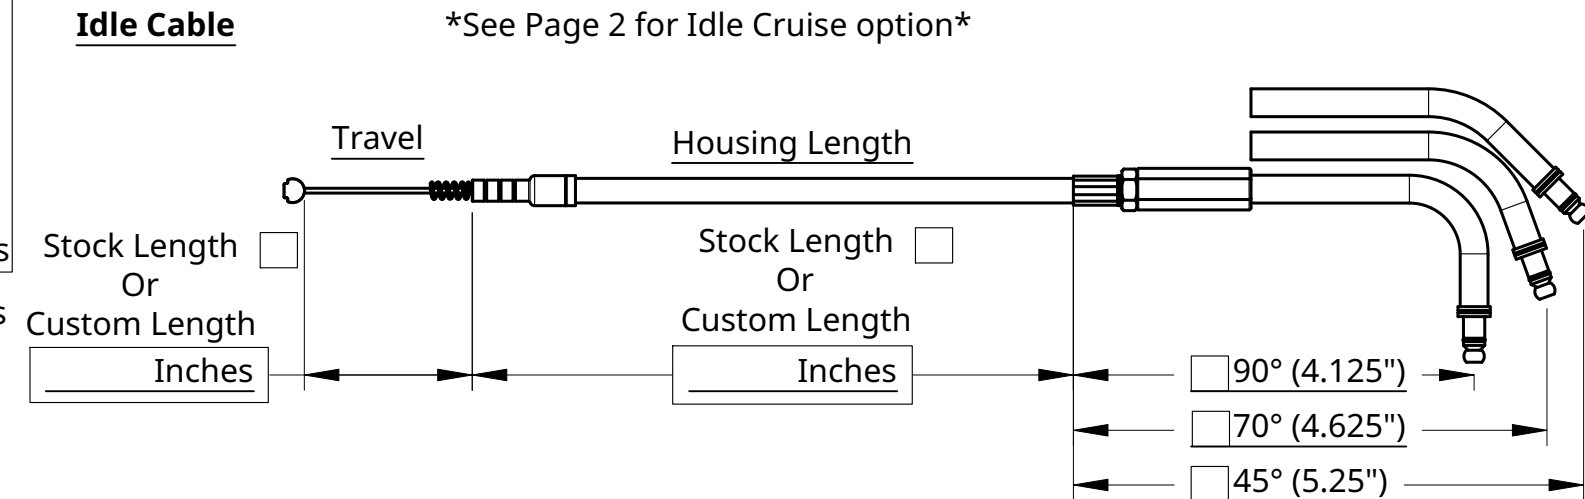

CUSTOM ORDERING GUIDE

XR Throttle/Idle Cable

Custom orders cannot be returned or refunded. Please see our warranty and returns policy. Call (585) 381-8380 for more information

Model: _____
Year: _____

Name: _____
Address: _____
_____

Business Name: _____
Phone: _____
Email: _____

Model and Year must be specified to get stock lengths

Carb Type:
☐ Stock
☐ S & S
Throttle Travel: 3.75"
Idle Travel: 4.00"
For Mikuni see the Signature Throttle/Idle Guide

Color Choice:
☐ XR Black W/ Black Fittings
☐ XR Black W/ Chrome Fittings
☐ XR Stainless Steel W/ Chrome Fittings

Carburetor end fittings are always chrome

Handlebar Fitting:
☐ Threaded (H-D models '95 and earlier)
☐ Smooth (H-D models '96 and up)