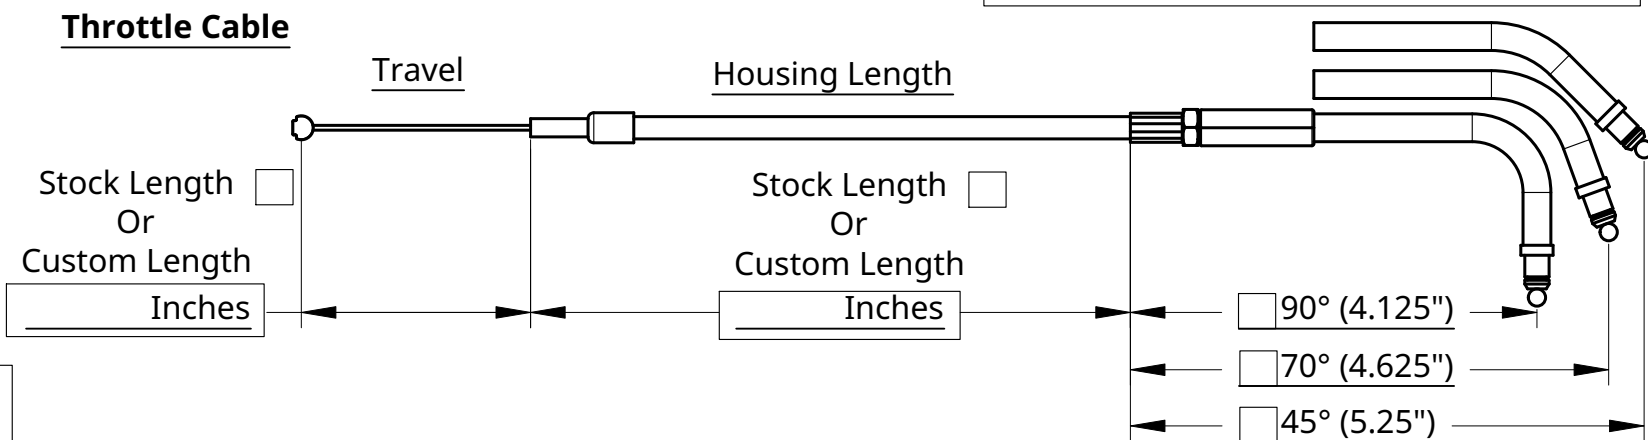

Business Name: _____
 Phone: _____
 Email: _____

Model and Year must be specified to get stock lengths

Carb Type:
 Stock
 S & S
 Throttle Travel: 3.75"
 Idle Travel: 4.00"
 For Mikuni see the Signature Throttle/Idle Guide

Color Choice:
 XR Black W/ Black Fittings
 XR Black W/ Chrome Fittings
 XR Stainless Steel W/ Chrome Fittings

Carburetor end fittings are always chrome

Handlebar Fitting:
 Threaded (H-D models '95 and earlier)
 Smooth (H-D models '96 and up)

Business Name: _____
 Phone: _____
 Email: _____

Model and Year must be specified to get stock lengths

This Idle-Cruise cable applies to:

All 1996-07 Touring Models

Handlebar Fitting:

- Threaded (H-D models '95 and earlier)
- Smooth (H-D models '96 and up)

Idle Cruise Cable

Carburetor end fittings are always black

Color Choice:

- XR Black W/ Black Fittings
- XR Black W/ Chrome Fittings
- XR Stainless Steel W/ Chrome Fittings

- 9 1/2" (96-98 FLHTCU; 98-01 FLTR)
- 12 1/2" (02-07 FLHT & FLHTC; 02-04 FLTR)
- 13" (96 FLTCUI; 96-01 FLHTCUI; 98-01 FLTRI; 00-01 FLTRSEI)
- 13 13/16" (02-07 FLHR/I; 04-07 FLHRS/I; 02-07 FLHRC/I; 02-03 FLHRSEI; 03-07 FLHTI; 02-07 FLHTCI; 02-07 FLHTCUI; 02-07 FLTRI; 06-07 FLHX/I)