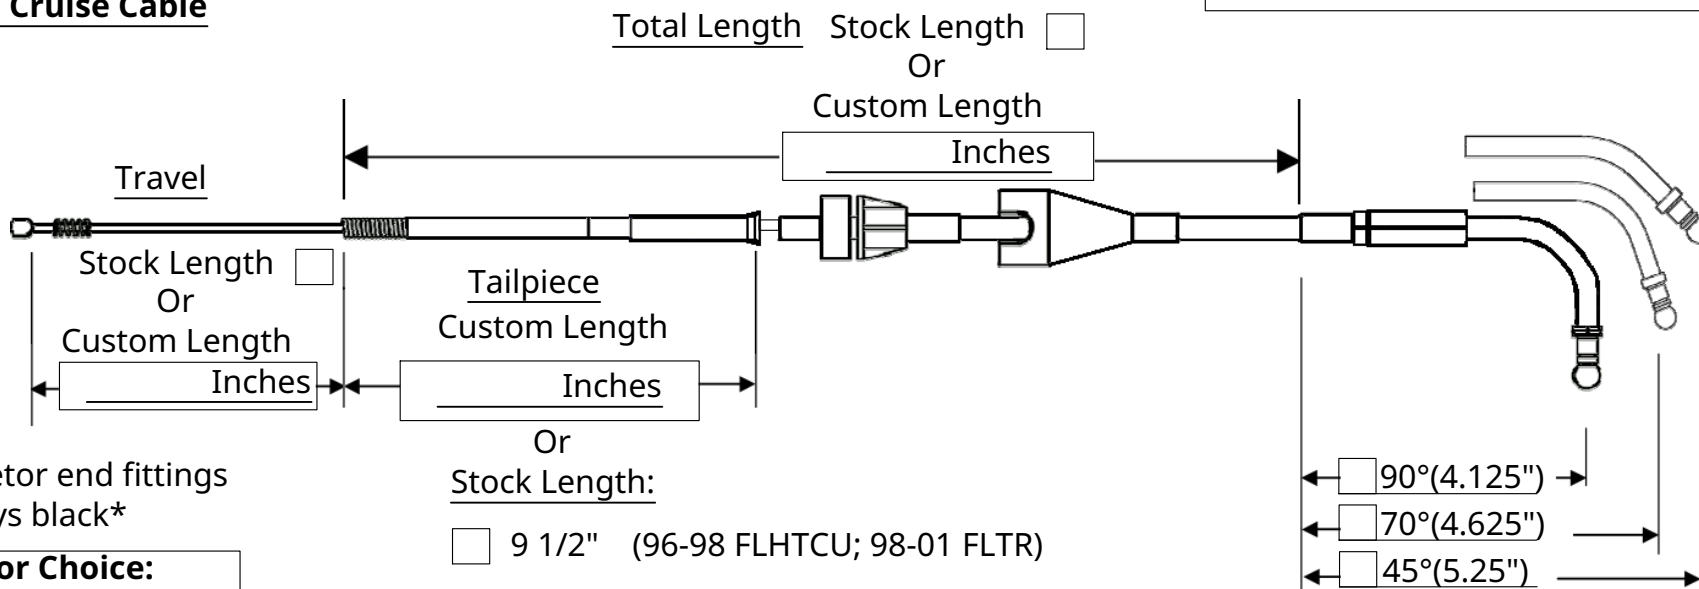

Business Name: _____
 Phone: _____
 Email: _____

Model and Year must be specified to get stock lengths

This Idle-Cruise cable applies to:

All 1996-07 Touring Models

Handlebar Fitting:

- Threaded (H-D models '95 and earlier)
- Smooth (H-D models '96 and up)

Idle Cruise Cable

Carburetor end fittings are always black

Color Choice:

- XR Black W/ Black Fittings
- XR Black W/ Chrome Fittings
- XR Stainless Steel W/ Chrome Fittings

- 9 1/2" (96-98 FLHTCU; 98-01 FLTR)
- 12 1/2" (02-07 FLHT & FLHTC; 02-04 FLTR)
- 13" (96 FLTCUI; 96-01 FLHTCUI; 98-01 FLTRI; 00-01 FLTRSEI)
- 13 13/16" (02-07 FLHR/I; 04-07 FLHRS/I; 02-07 FLHRC/I; 02-03 FLHRSEI; 03-07 FLHTI; 02-07 FLHTCI; 02-07 FLHTCUI; 02-07 FLTRI; 06-07 FLHX/I)